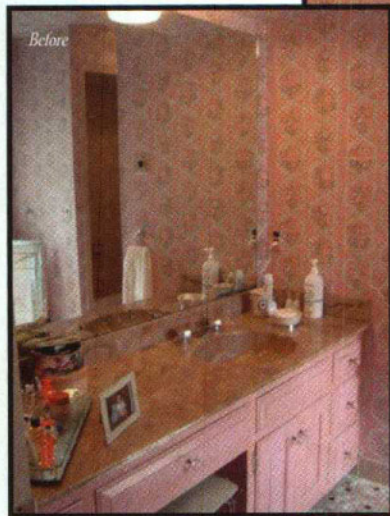

CONVERTING A PAST-PRIME
PORCH INTO A
HOT-TUB
READY
BACKYARD

INNOVATION in
CONSTRUCTION
AWARD WINNERS

Best Bathroom Over \$30,000 + Design

Creative Design Construction & Remodeling
Glen Lumia
Northvale, NJ

The homeowners wanted to relocate the cluttered fixtures, opening more space for functional movement. Their

goal was to have a more relaxing and spectacular bathroom.

Incorporating a new, larger tub and private shower space with a clear surround